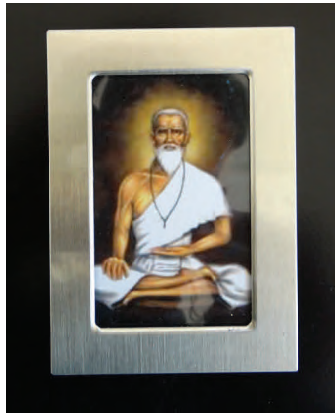

THAI Sponsor Premiums

Buddha votive tablet
1x1.5 inch (2.5x3.8 cm)

Small framed Jivaka image
appx 3x4.5 inch (7.5 x11.5 cm)

Country-style red curry paste
100 gm

Thai herbal tooth powder
40 gm

Buddha & Jivaka computer mouse pad
8x9 inches (20x23 cm)

Thai Buddha brass medallion
appx 1 inch high (2.5 cm)

Thai cotton dinner napkins (2 in set)
19x19 inches (48 cm)