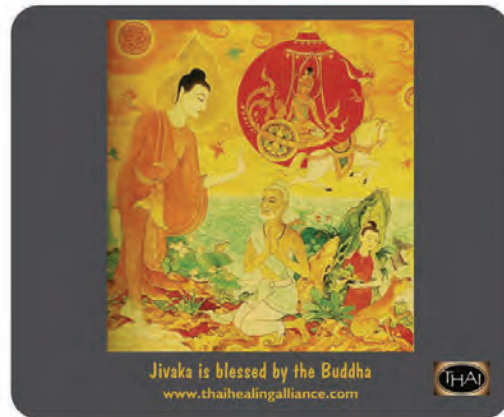

THAI Sponsor Premiums

Buddha votive tablet
1x1.5 inch (2.5x3.8 cm)

Small framed Jivaka image
appx 3x4.5 inch (7.5 x11.5 cm)

Country-style red curry paste
100 gm

Thai herbal tooth powder
40 gm

Buddha & Jivaka computer mouse pad
8x9 inches (20x23 cm)

Thai Buddha brass medallion
appx 1 inch high (2.5 cm)

Thai cotton dinner napkins (2 in set)
19x19 inches (48 cm)